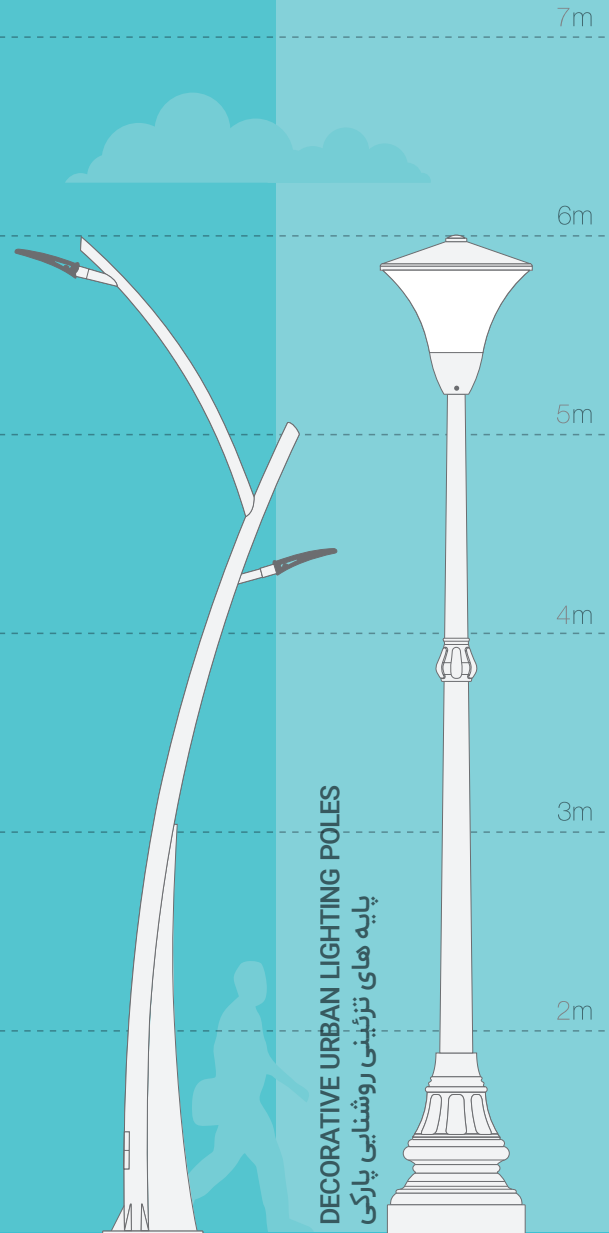

DECORATIVE URBAN LIGHTING POLES
پایه های تزئینی روشنایی پارکی