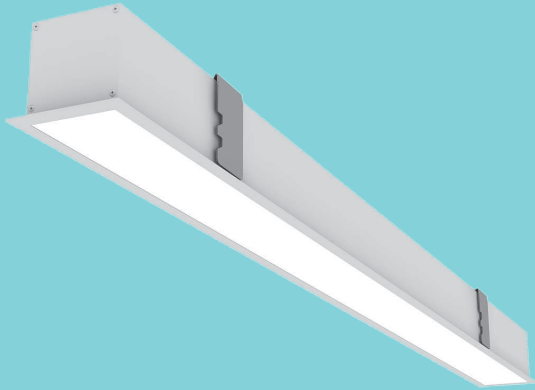

L₇₀ 70,000 hrs

L₇₀ 70,000 hrs

White Ral 9016

White Ral 9016

Indoor | LED Recessed Ceiling Light

Indoor | LED Recessed Ceiling Light

PROXIMA (6cm)

چراغ سقفی توکار پروکسیما