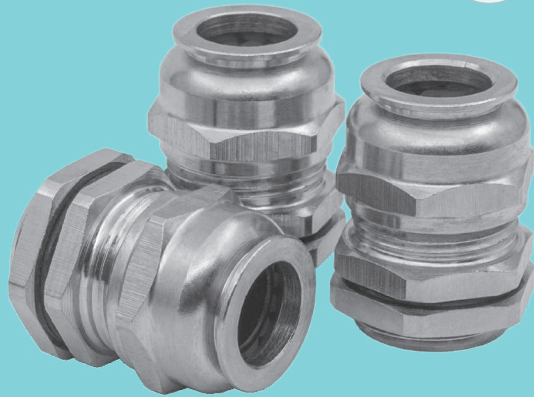

ICGPF - Non_Armored Cable Gland
گلد صنعتی PG13.5

(32 mm) (40 gr)

IP66- IP67 with gasket

---

cable range: 6-12 (st) 6-12 10-14

Hole Size: 20.6

Material: Nickel-plated Brass