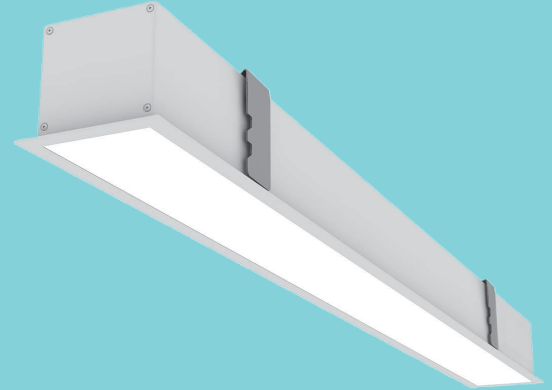

L₇₀ 70,000 hrs

L₇₀ 70,000 hrs

White Ral 9016

White Ral 9016

Indoor | LED Recessed Ceiling Light

Indoor | LED Recessed Ceiling Light

PROXIMA (6cm)

چراغ سقفی توکار پروکسیما