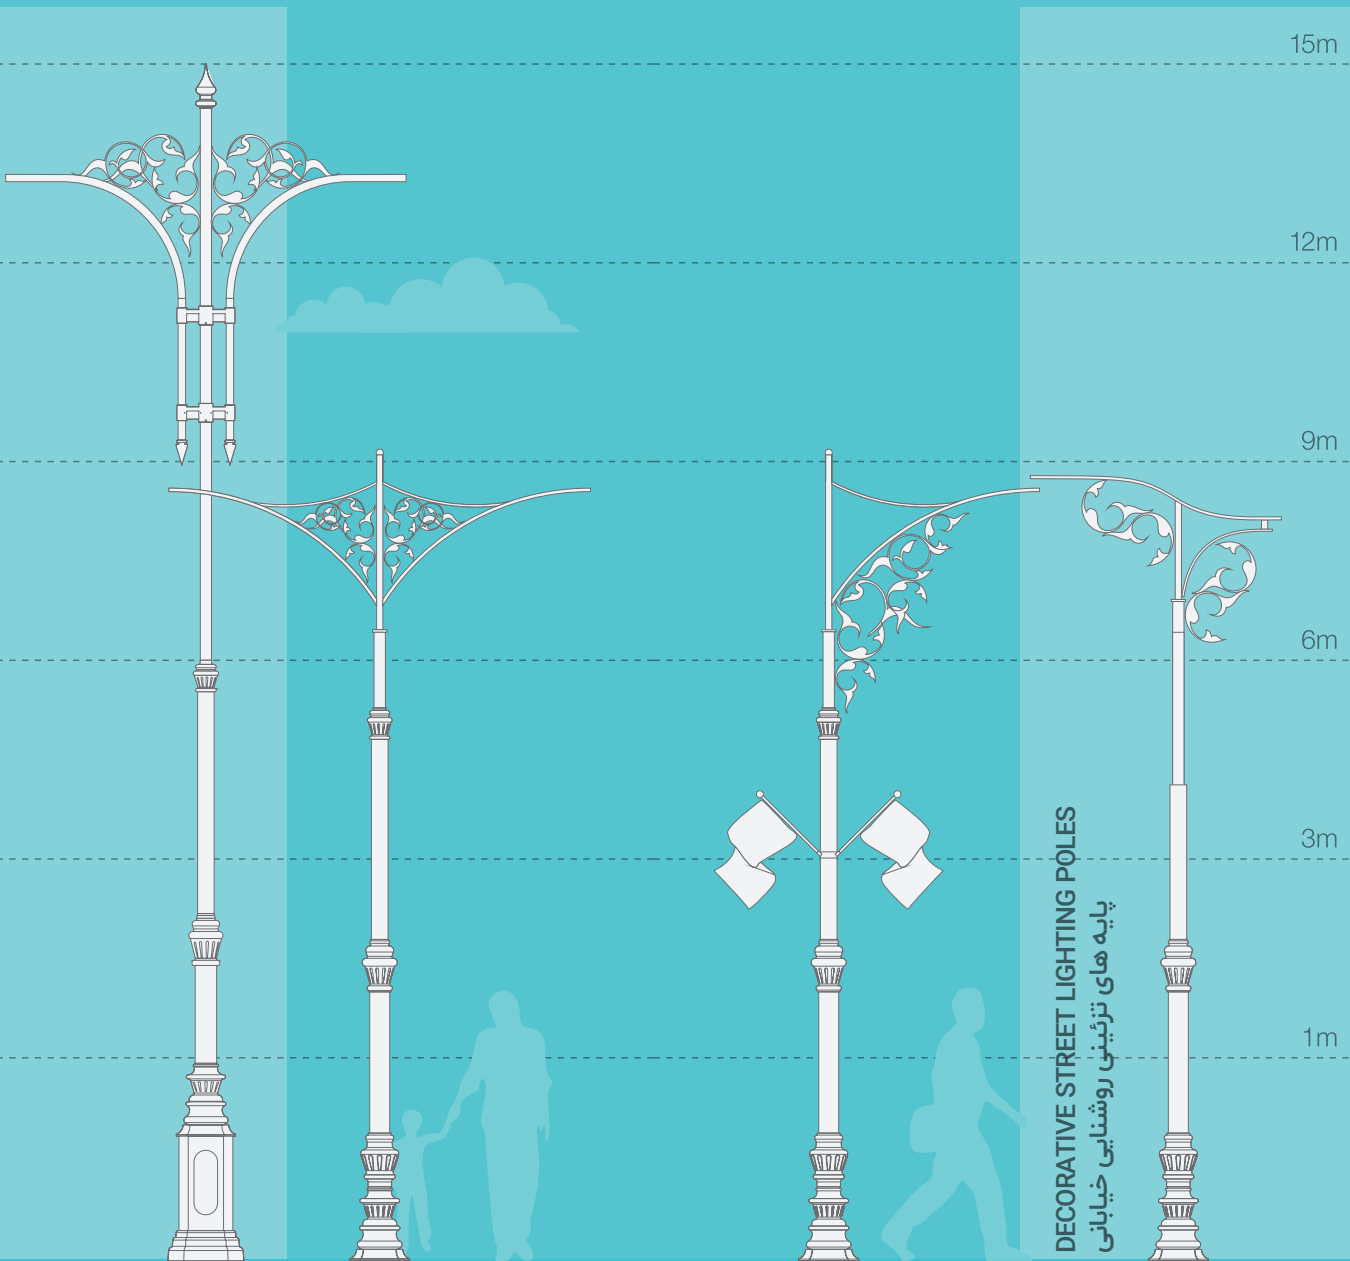

Poles | Decorative Street Lighting Poles

Poles | Decorative Street Lighting Poles

DECORATIVE STREET LIGHTING POLES
پایه های تزئینی روشنایی خیابانی