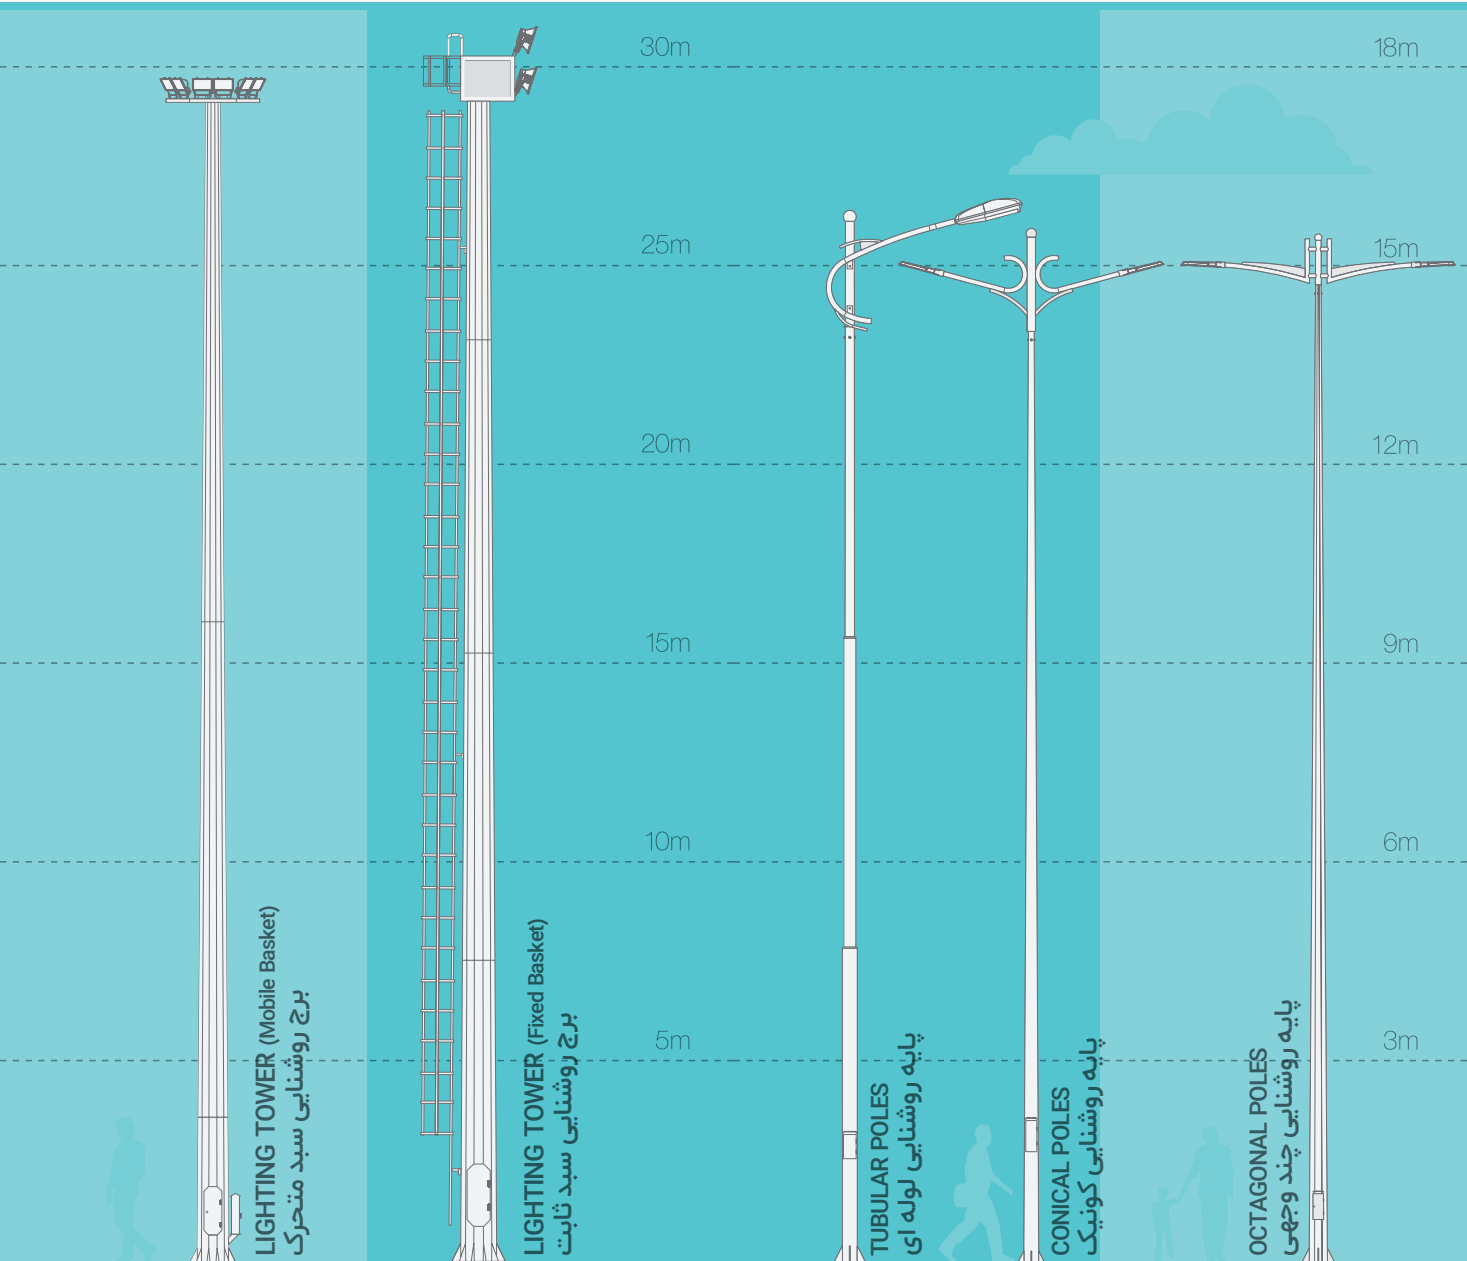

(28 mm) (30 gr)

IP66- IP67 with gasket

cable range: 4-8 (st) 5-10 6-12

Hole Size: 15.4

Material: Nickel-plated Brass

سازه‌های فلزی

Poles | **Decorative Street Lighting Poles**

Poles | **Decorative Urban Lighting Poles**