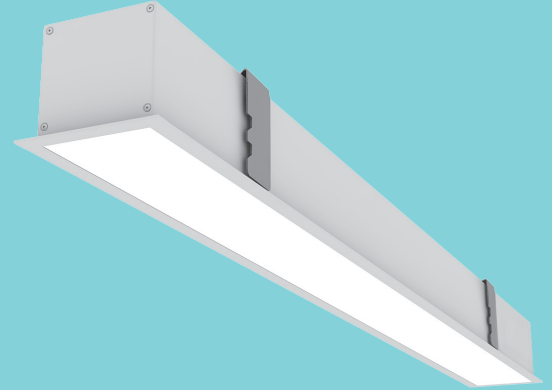

L₇₀ 70,000 hrs

L₇₀ 70,000 hrs

White Ral 9016

White Ral 9016

Indoor | LED Recessed Ceiling Light

Indoor | LED Recessed Ceiling Light

PROXIMA (6cm)

چراغ سقفی توکار پروکسیما