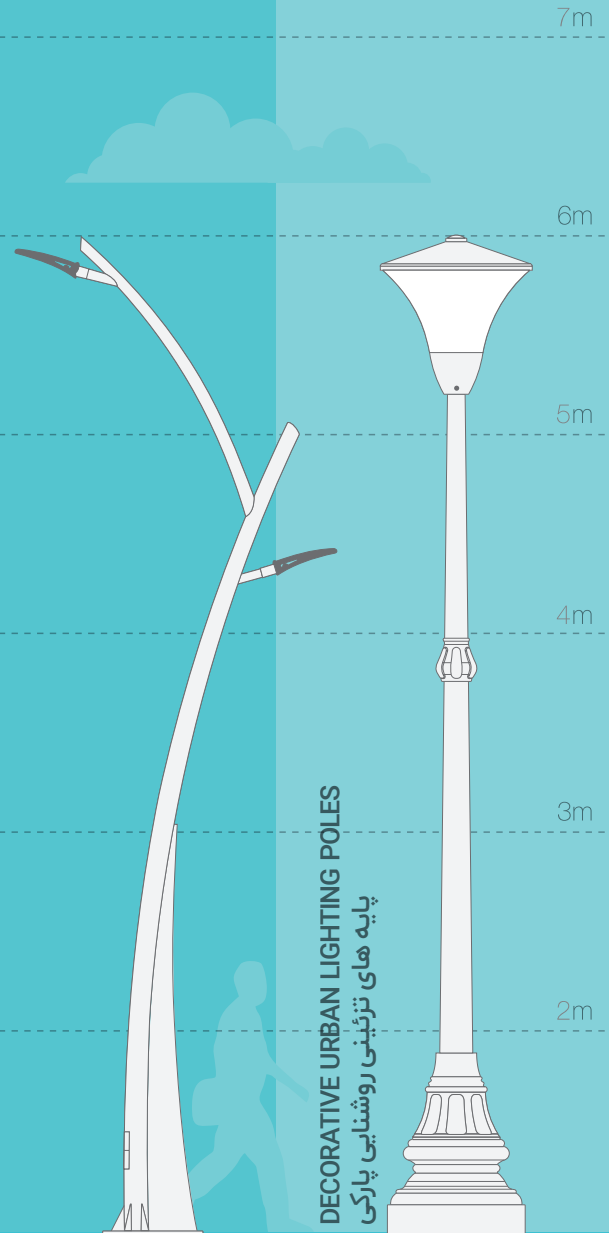

DECORATIVE URBAN LIGHTING POLES
پایه های تزئینی روشنایی پارکی