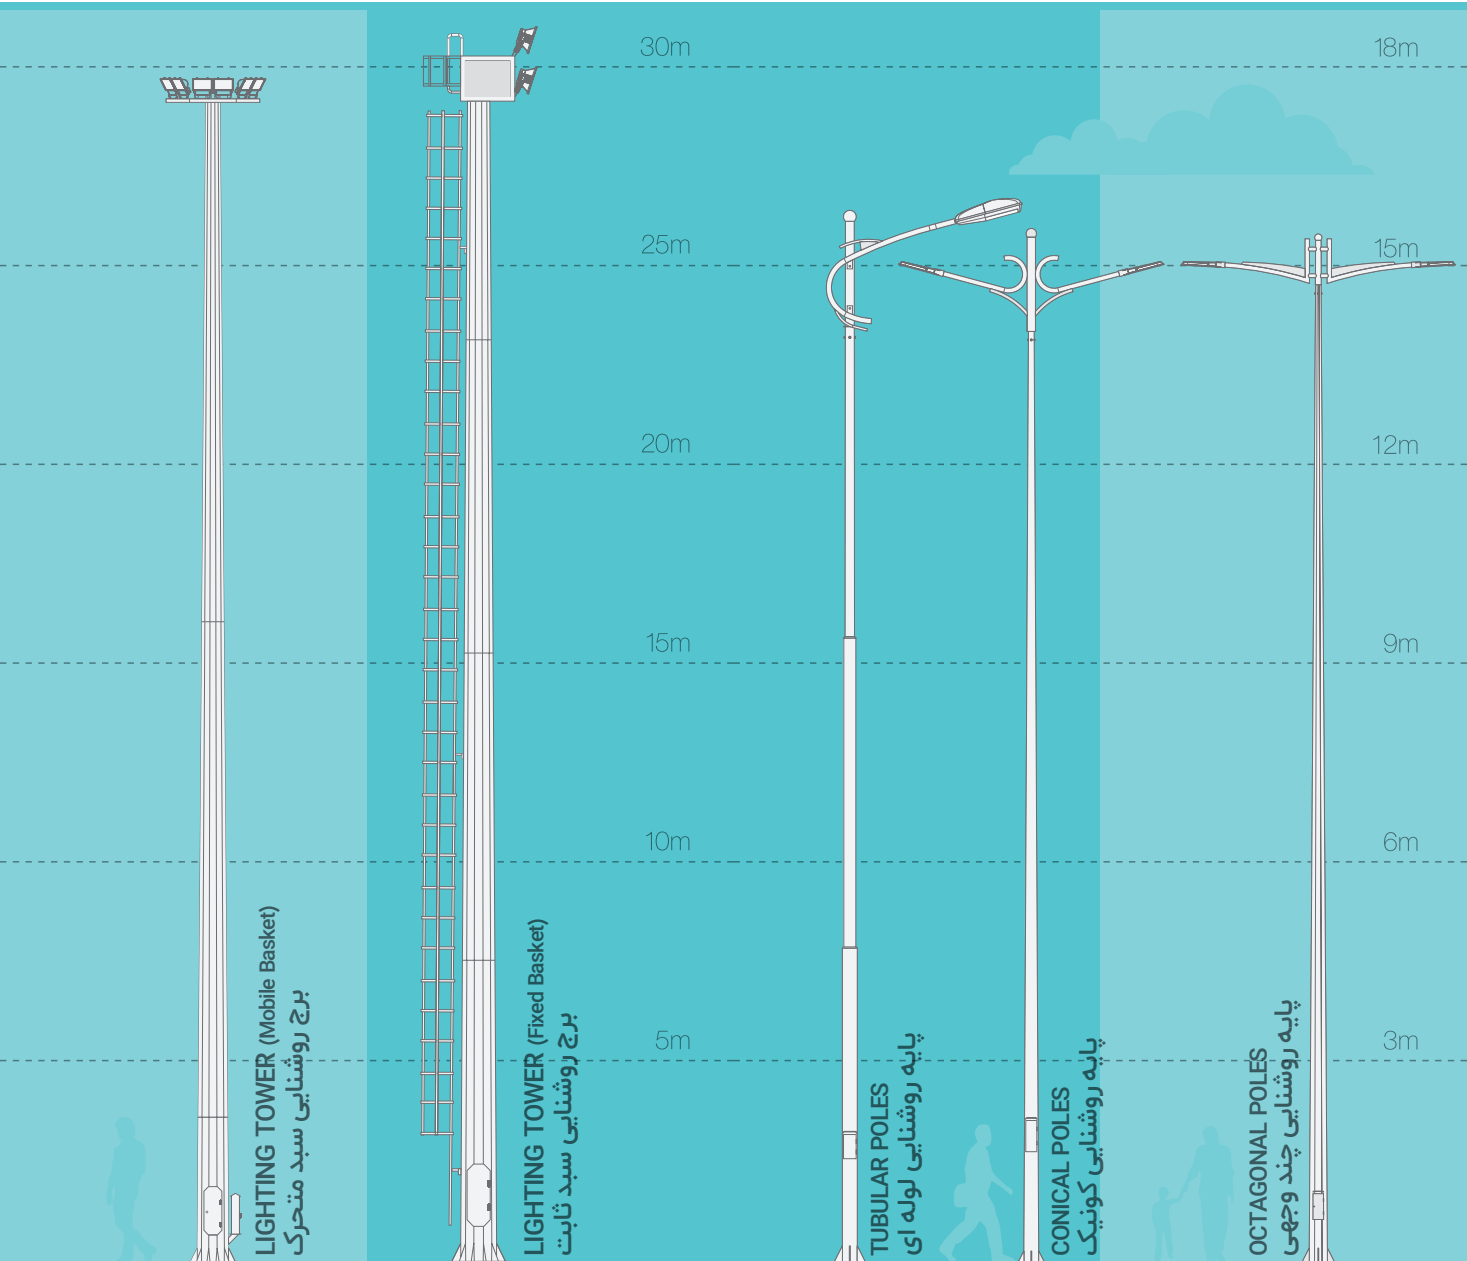

(28 mm) (30 gr)

IP66- IP67 with gasket

cable range: 4-8 (st) 5-10 6-12

Hole Size: 15.4

Material: Nickel-plated Brass

سازه‌های فلزی

Poles | **Decorative Street Lighting Poles**

Poles | **Decorative Urban Lighting Poles**