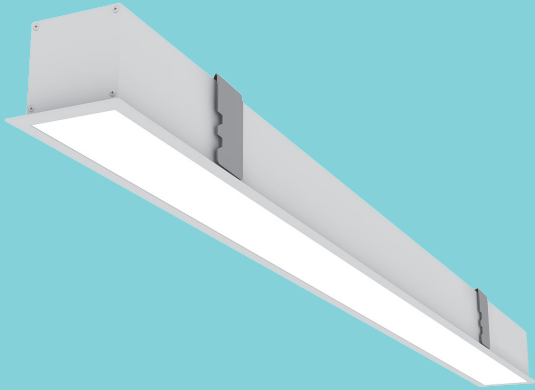

L₇₀ 70,000 hrs

L₇₀ 70,000 hrs

White Ral 9016

White Ral 9016

Indoor | LED Recessed Ceiling Light

Indoor | LED Recessed Ceiling Light

PROXIMA (6cm)

چراغ سقفی توکار پروکسیما