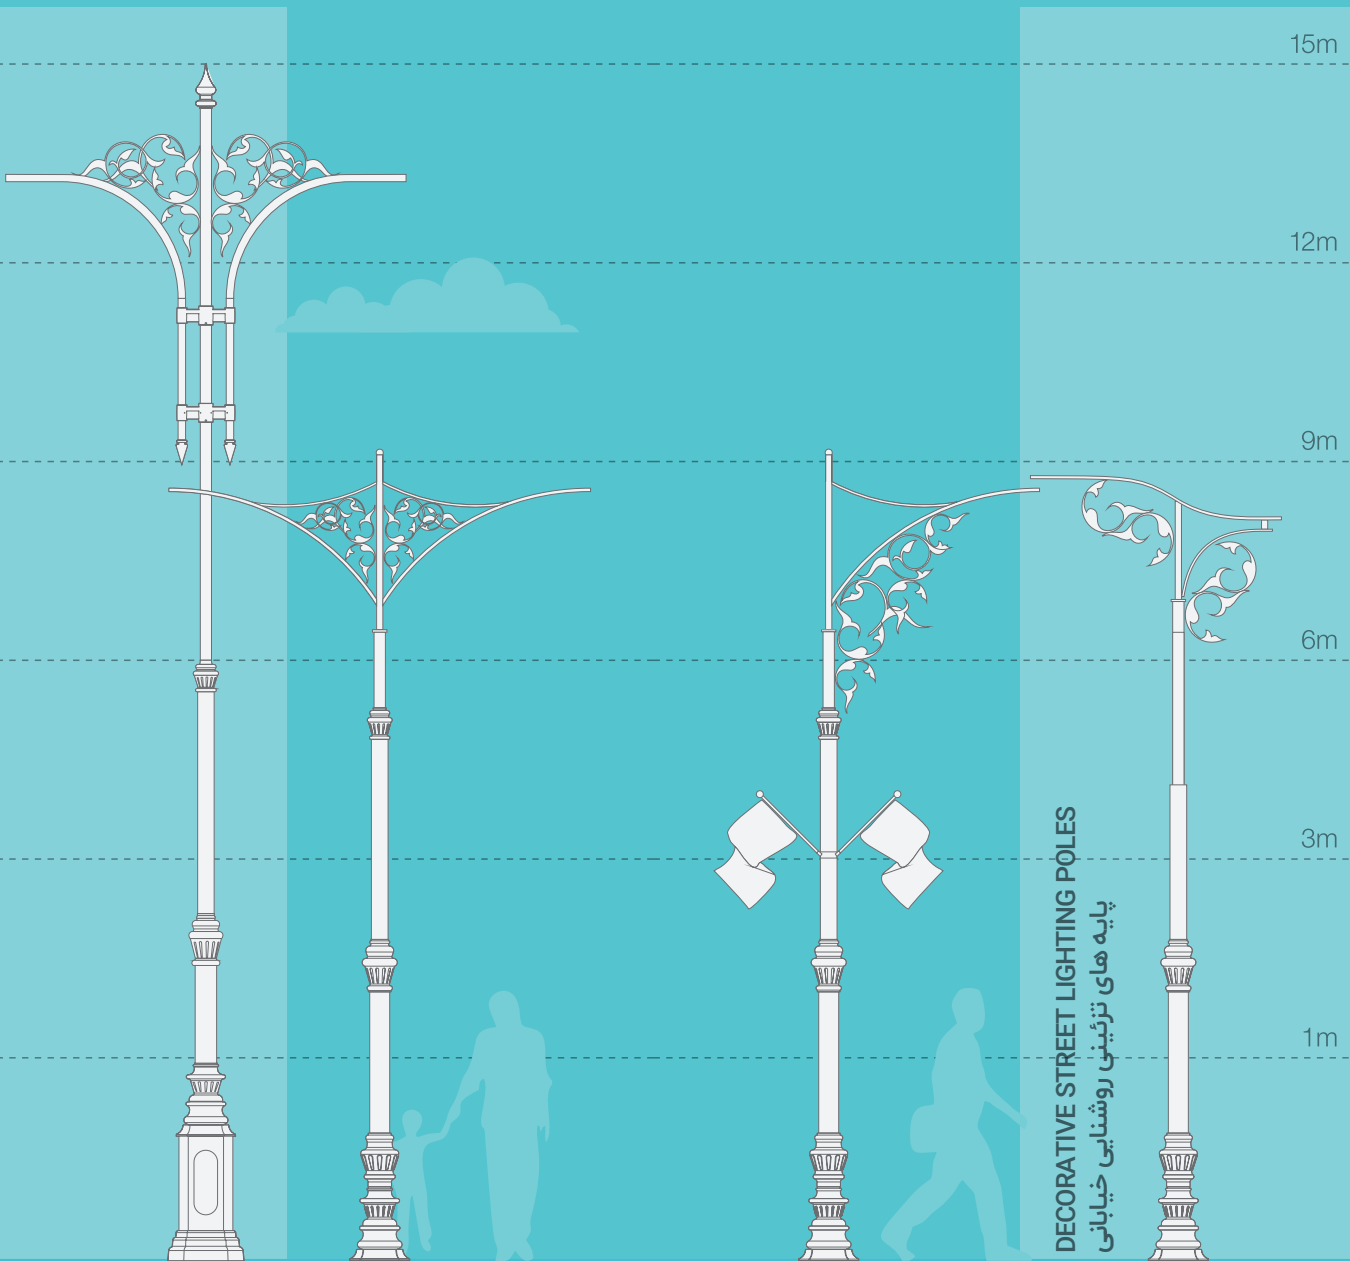

Poles | Decorative Street Lighting Poles

Poles | Decorative Street Lighting Poles