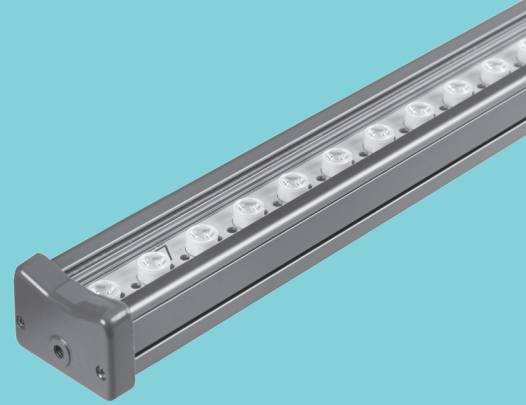

AZARAKHSH 3

چراغ خطی آذرخش 3

36 W

1000 mm

IP65

100 Lm/W

L₇₀ 70,000 hrs

Golden Champagne Anodized 1035