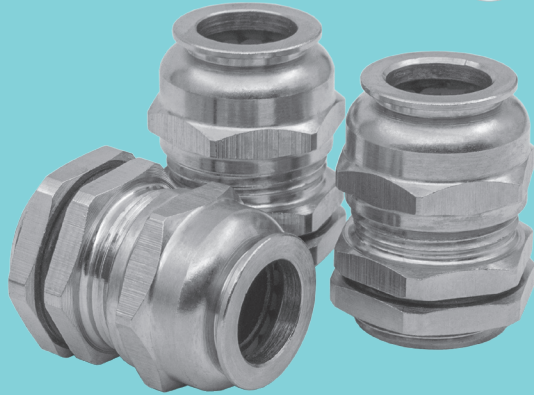

ICGPF - Non_Armored Cable Gland
گلد صنعتی PG13.5

(32 mm) (40 gr)

IP66- IP67 with gasket

---

cable range: 6-12 (st) 6-12 10-14

Hole Size: 20.6

Material: Nickel-plated Brass